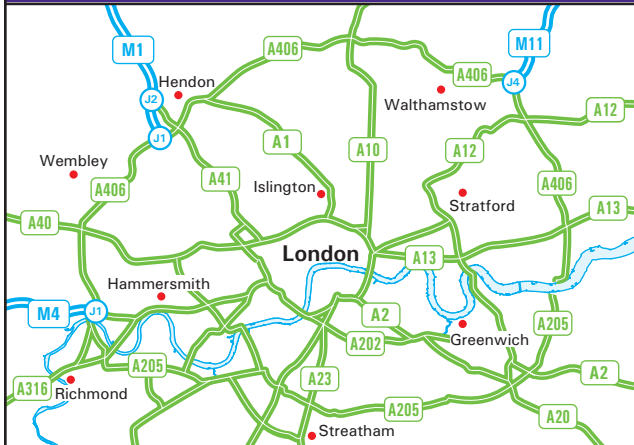

NorthgateArinso

41 Kingsway
 London WC2B 6TP
www.northgatearinso.com/uk
 Email: hrrsolutions@northgatearinso.com
 Tel: 020 7257 6413
 Fax: 020 7212 9965

From Waterloo Station

- Head towards Eurostar. Exit via the main exit and go down the steps to Waterloo Bridge.
- Cross the bridge. At the end go over the pedestrian crossing and follow the road round to the right.
- Pass coffee bars and a subway and when you get to the crossroads bear left (near a bar called Bank).
- Pass WH Smith and Pret-a-Manger until you reach the Leeds Building Society.
- Turn left 41 Kingways (Waterman House) is on your left. Press the buzzer for the 2nd floor.

From Holborn Underground Station

- On exiting the ticket barriers at Holborn station turn left on to Kingsway.
- Carry on walking down Kingsway for approximately 150 yards, passing numerous coffee shops, until you reach a controlled pedestrian crossing on Kingsway.
- Cross over to the other side of Kingsway and continue to walk in the same direction towards the Aldwych.
- You will pass the Civil Aviation Authority building on your right hand side and on reaching the Leeds Building Society turn right into Kemble Street.
- Although the Northgate London office address states 41 Kingsway, the entrance to the office is in the Waterman House building on Kemble Street, next door to the Leeds Building Society.

Alternative Directions from Covent Garden Underground Station

- On exiting the ticket barriers at Covent Garden station turn left to face Marks and Spencers, then turn right into Long Acre.
- Continue down Long Acre until you see O'Neil's pub on your left. Turn right into Wild Street.
- Carry on down Wild Street until it becomes Kemble Street, bear left and the office is in the Waterman House building on Kemble Street, next door to the Leeds Building Society.