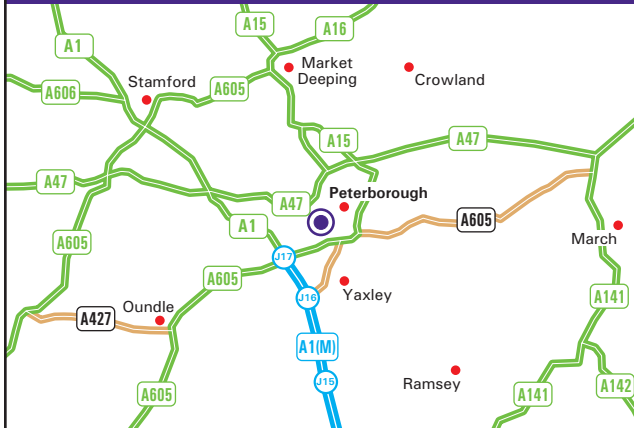

**Thorpe Park**  
**Peterborough**  
 Cambridgeshire PE3 6JY  
 www.northgatearinso.co.uk  
 Email: hrsolutions@northgatearinso.com  
 Tel: 01733 555777 - Fax: 01733 312347

**From A1(M) Northbound**

- Leave the A1(M) at Junction 17 and follow the slip road onto the A1139, Fletton Parkway, signed Peterborough.
- Continue on the A1139 until Junction 3 and turn left onto the A1260, Nene Parkway.
- Continue on the A1260 until reaching the junction with the A47 and from the roundabout take the first exit into Thorpe Wood.
- Take the first left into Thorpe Road, go over the flyover, through the village and our premises will be found shortly on the right.

**From A1(M) Southbound**

- Leave the A1(M) at Junction 17 and take the second exit onto the A1139 Fletton Parkway, signed Peterborough.
- Follow the directions above from point 2.

**By Train**

- The nearest mainline station is Peterborough.
- Taxis are available from the station.
- For information on train times and fares phone the National Rail Enquiry Line on 08457 484950.