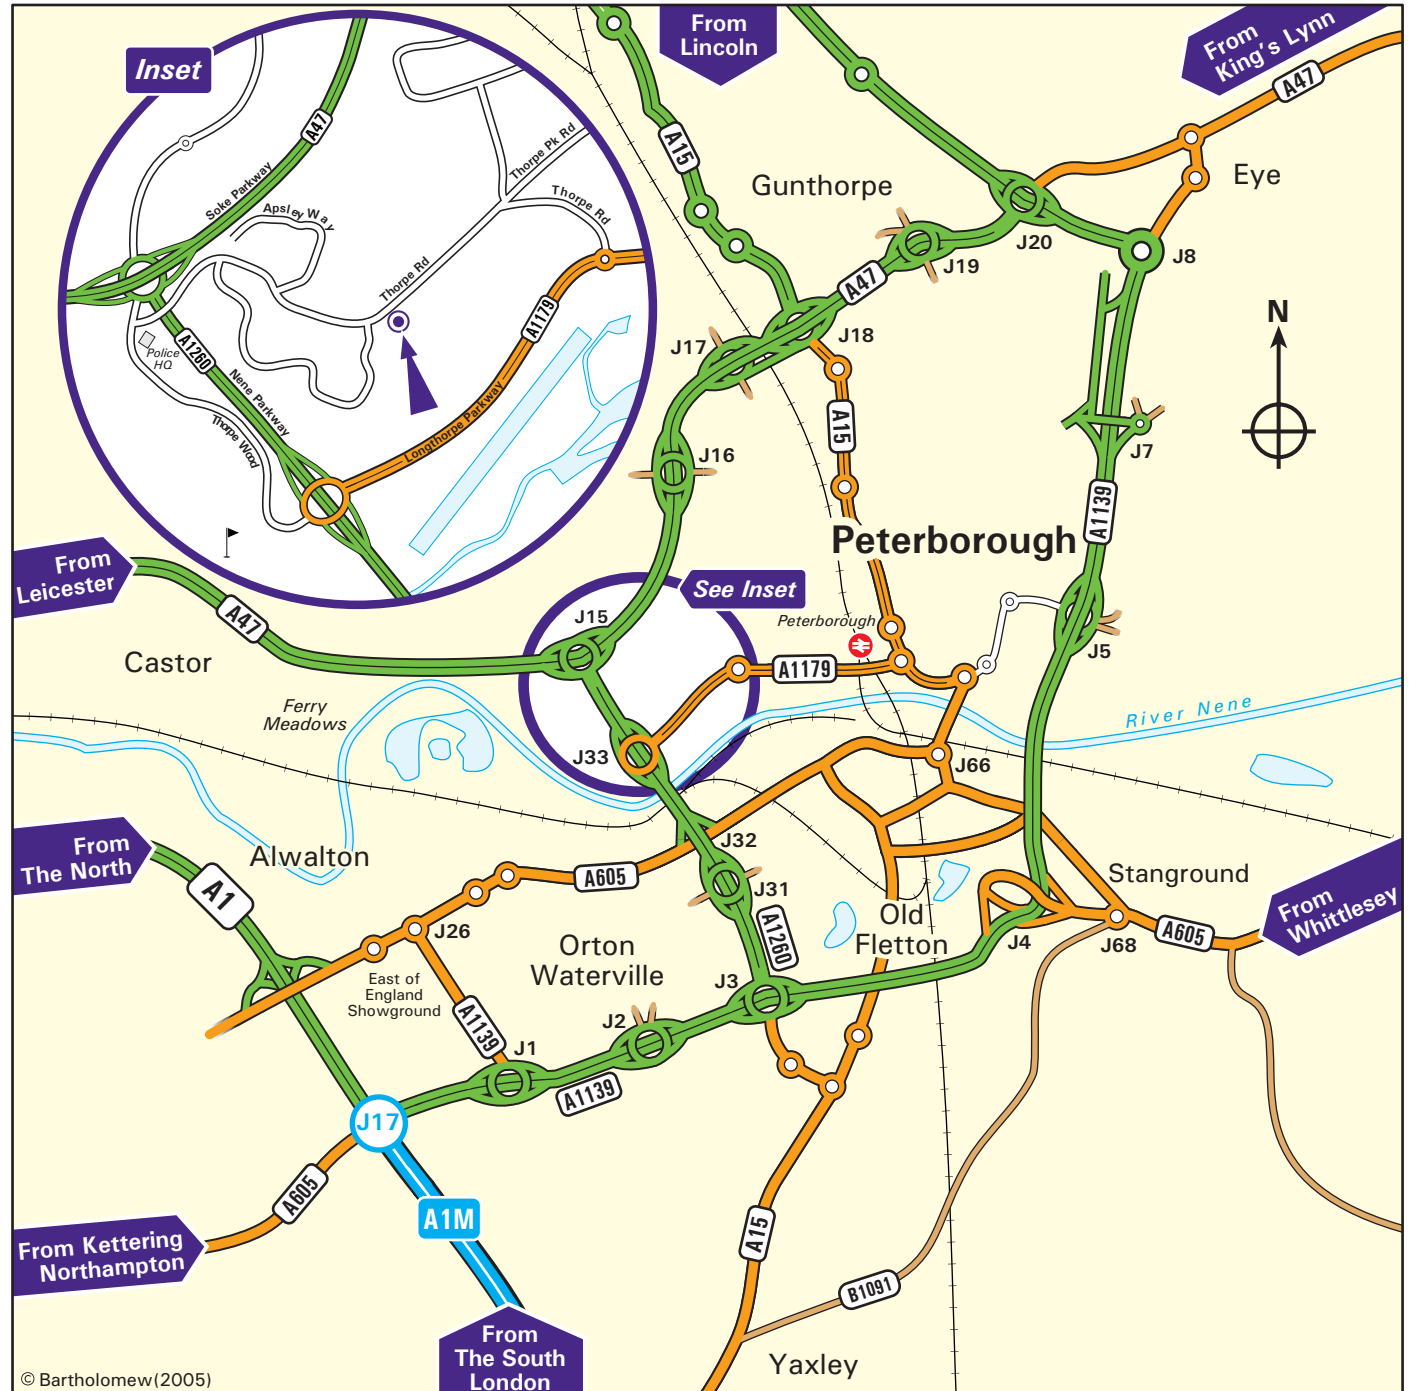

**Thorpe Park**  
**Peterborough**  
 Cambridgeshire PE3 6JY  
 www.northgatearinso.co.uk  
 Email: hrsolutions@northgatearinso.com  
 Tel: 01733 555777 - Fax: 01733 312347

**From A1(M) Northbound**

- Leave the A1(M) at Junction 17 and follow the slip road onto the A1139, Fletton Parkway, signed Peterborough.
- Continue on the A1139 until Junction 3 and turn left onto the A1260, Nene Parkway.
- Continue on the A1260 until reaching the junction with the A47 and from the roundabout take the first exit into Thorpe Wood.
- Take the first left into Thorpe Road, go over the flyover, through the village and our premises will be found shortly on the right.

**From A1(M) Southbound**

- Leave the A1(M) at Junction 17 and take the second exit onto the A1139 Fletton Parkway, signed Peterborough.
- Follow the directions above from point 2.

**By Train**

- The nearest mainline station is Peterborough.
- Taxis are available from the station.
- For information on train times and fares phone the National Rail Enquiry Line on 08457 484950.